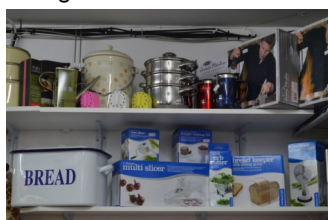

For sometime we have been unhappy with selling coal in wet bags and salt in bags which have been weathered. Now this problem has been resolved. Again we hope that this means that our products reach you in better condition.